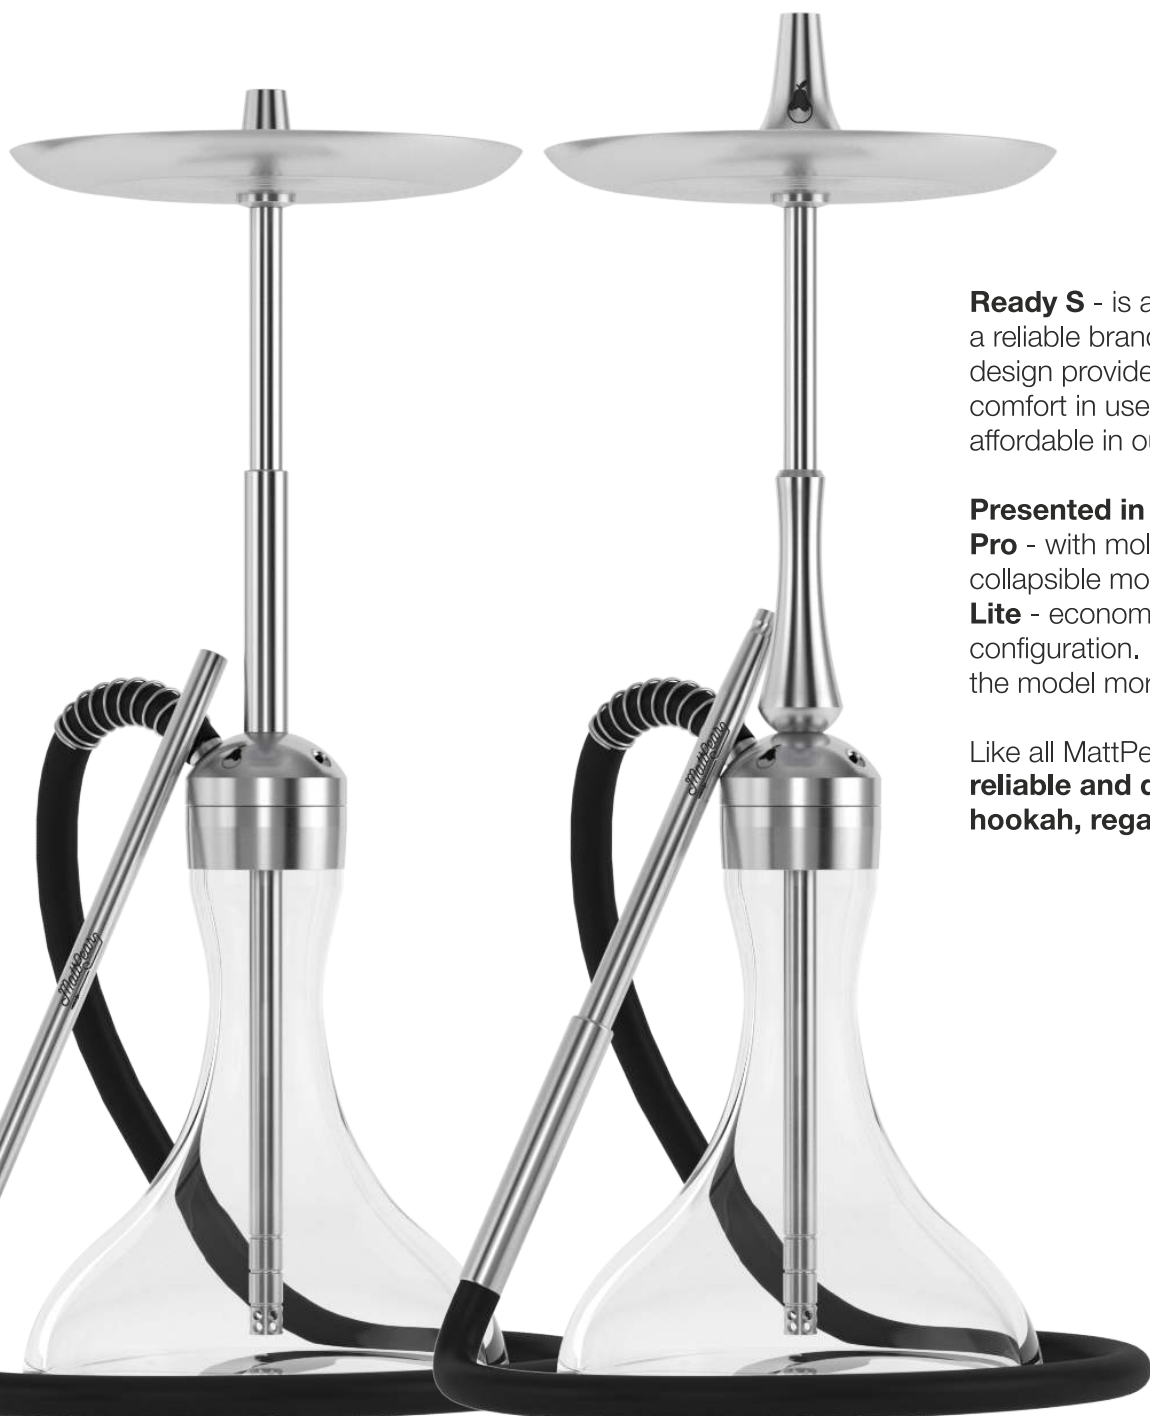

| Ready®

Ready S - is an affordable hookah from a reliable brand. This model's optimized design provides unique thrust and comfort in use and makes it the most affordable in our product line.

Presented in two versions:

Pro - with molasses catcher and branded collapsible mouthpiece;

Lite - economical version of a simplified configuration. **Figured sleeve Art** makes the model more stylish and spectacular.

Like all MattPear models, **Ready S is a reliable and durable premium quality hookah, regardless of version.**

4 types of equipment